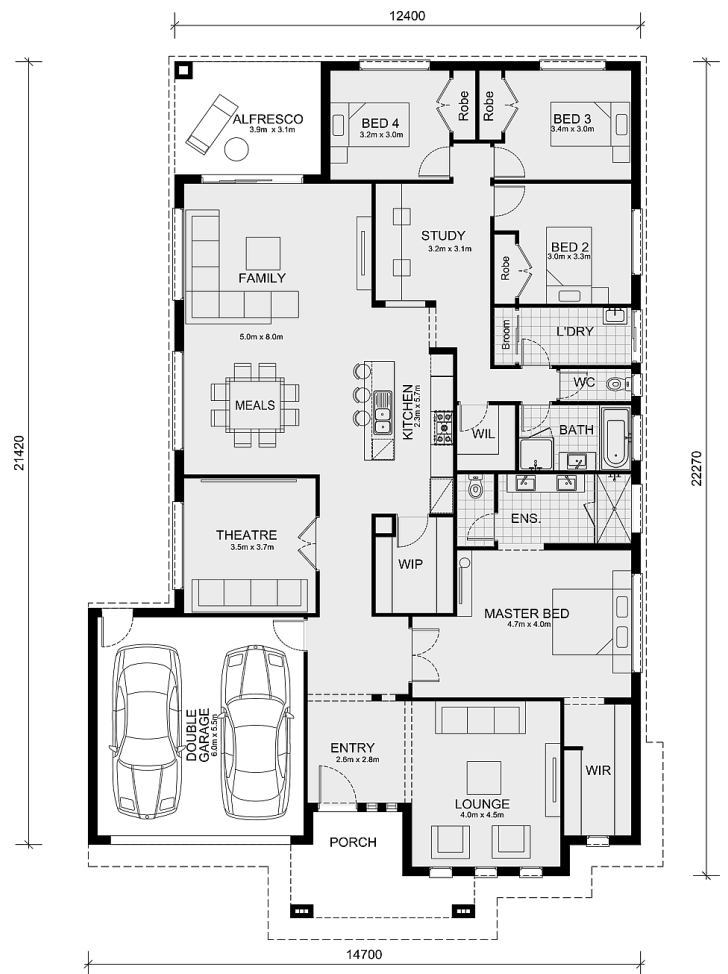

## Mimosa Homes Proudly Presents

The Saba 310 House and Land Package!

- \* Experience The Mimosa Homes Difference!
- \* Mimosa Homes Added Value Inclusions:

- Inclusive of site costs & connections with H1 class slab as per standard inclusions!
- Range of facades including feature render!
- Quality floor coverings throughout entire home!
- Higher ceilings 2550mm!
- Downlights to living areas!
- Stone bench top to kitchen!
- 900mm S/S upright oven and cook top with S/S canopy rangehood!
- Stainless steel Dishwasher and Microwave with trim kit!
- Overhead cupboards & wine rack! (Design specific)
- Remote control panel sectional lift garage door!
- 6 star energy with solar hot water!
- Flexible floor plans & so much more!

CALL BUILDER DIRECT!

All plans and facades are indicative concepts only and are not intended to be accurate depictions.